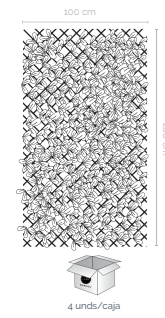

Jardín Vertical

Combina todas estas posibilidades para crear ambientes únicos. Son fácilmente combinables entre sí.
Elementos para la creación de murales y jardines verticales en exteriores. Tratamiento contra la decoloración frente a las radiaciones UV. Excelente comportamiento a los cambios de temperatura.

Ref.	Dimensions	Units
1- 82880	50 x 50 cm	12 unds
2- 82879	50 x 50 cm	12 unds

Bolas boj y jardín vertical NATURAL

Ref.	Dimensions	Units
1- 82867	Ø 20 cm	24 unds
2- 82868	Ø 30 cm	12 unds
3- 82869	Ø 40 cm	6 unds
4- 82876	50 x 50 cm	12 unds

Bolas boj y jardín vertical PRIMAVERA

Ref.	Dimensions	Units
1- 82870	Ø 20 cm	24 unds
2- 82871	Ø 30 cm	12 unds
3- 82872	Ø 40 cm	6 unds
4- 82877	50 x 50 cm	12 unds

Bolas boj y jardín vertical LAVANDA

Ref.	Dimensions	Units
1- 82873	Ø 20 cm	24 unds
2- 82874	Ø 30 cm	12 unds
3- 82875	Ø 40 cm	6 unds
4- 82878	50 x 50 cm	12 unds

Bolas boj y jardín vertical AZAHAR

Ref.	Dimensions	Units
1- 82982	Ø 20 cm	24 unds
2- 82983	Ø 30 cm	12 unds
3- 82984	Ø 40 cm	6 unds
4- 84393	50 x 50 cm	12 unds

ref. 82881 100 x 200 cm.

ref. 82882 100 x 200 cm.