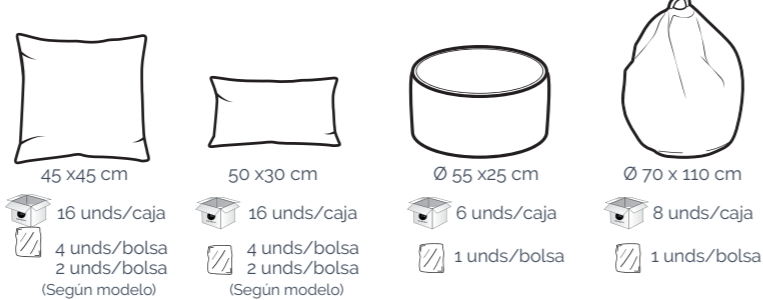

Funda puf

Relleno puf

Ref. 82526 84103

Cojin silla 38 x 38 x 2,5 cm.

Cojin silla 38 x 38 x 4 cm.

Ref. 82527 82528

Ref. 127024 127025

Ref. 127026 127027