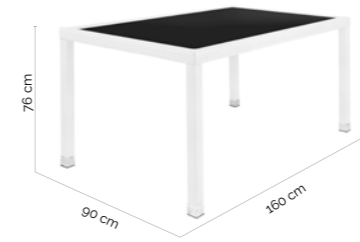

Ref: Cristal Ratán - Marlene
83299 Blanco