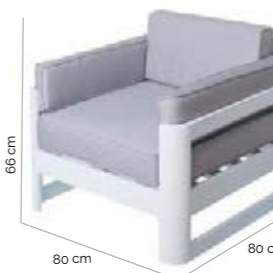

Ref. Sofá 1 plaza luminio - Aisha
84879