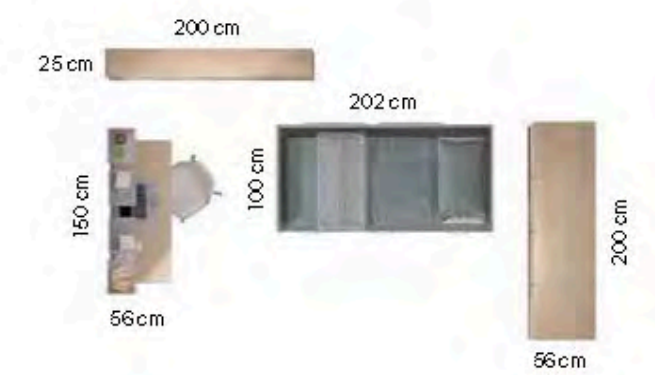

Conjunto de habitación en color Tammi, un acabado atractivo, que cuenta como protagonista la madera en su estado más puro.

Set of bedroom Tammi finish, an attractive finish, which has as protagonist the wood in its most pure state.