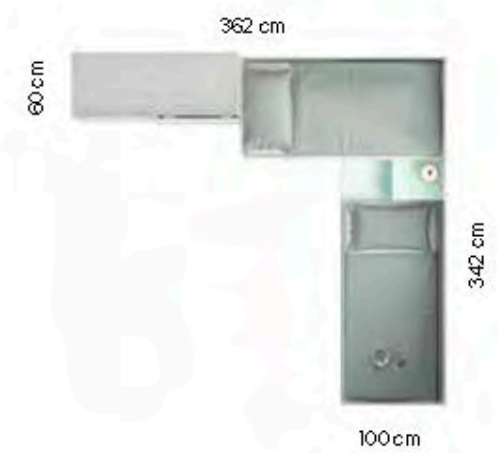

Polar

Tormenta

Jade

328 compacto

Compact Bed

Tirador **Embutido**
Handle

Una solución práctica en poco espacio, tres camas en 6 m², con armario correderas y compacto canapé de gran capacidad.

A practical solution in little space, three beds in 6 m², wardrobe sliding and compact high-capacity canapé.