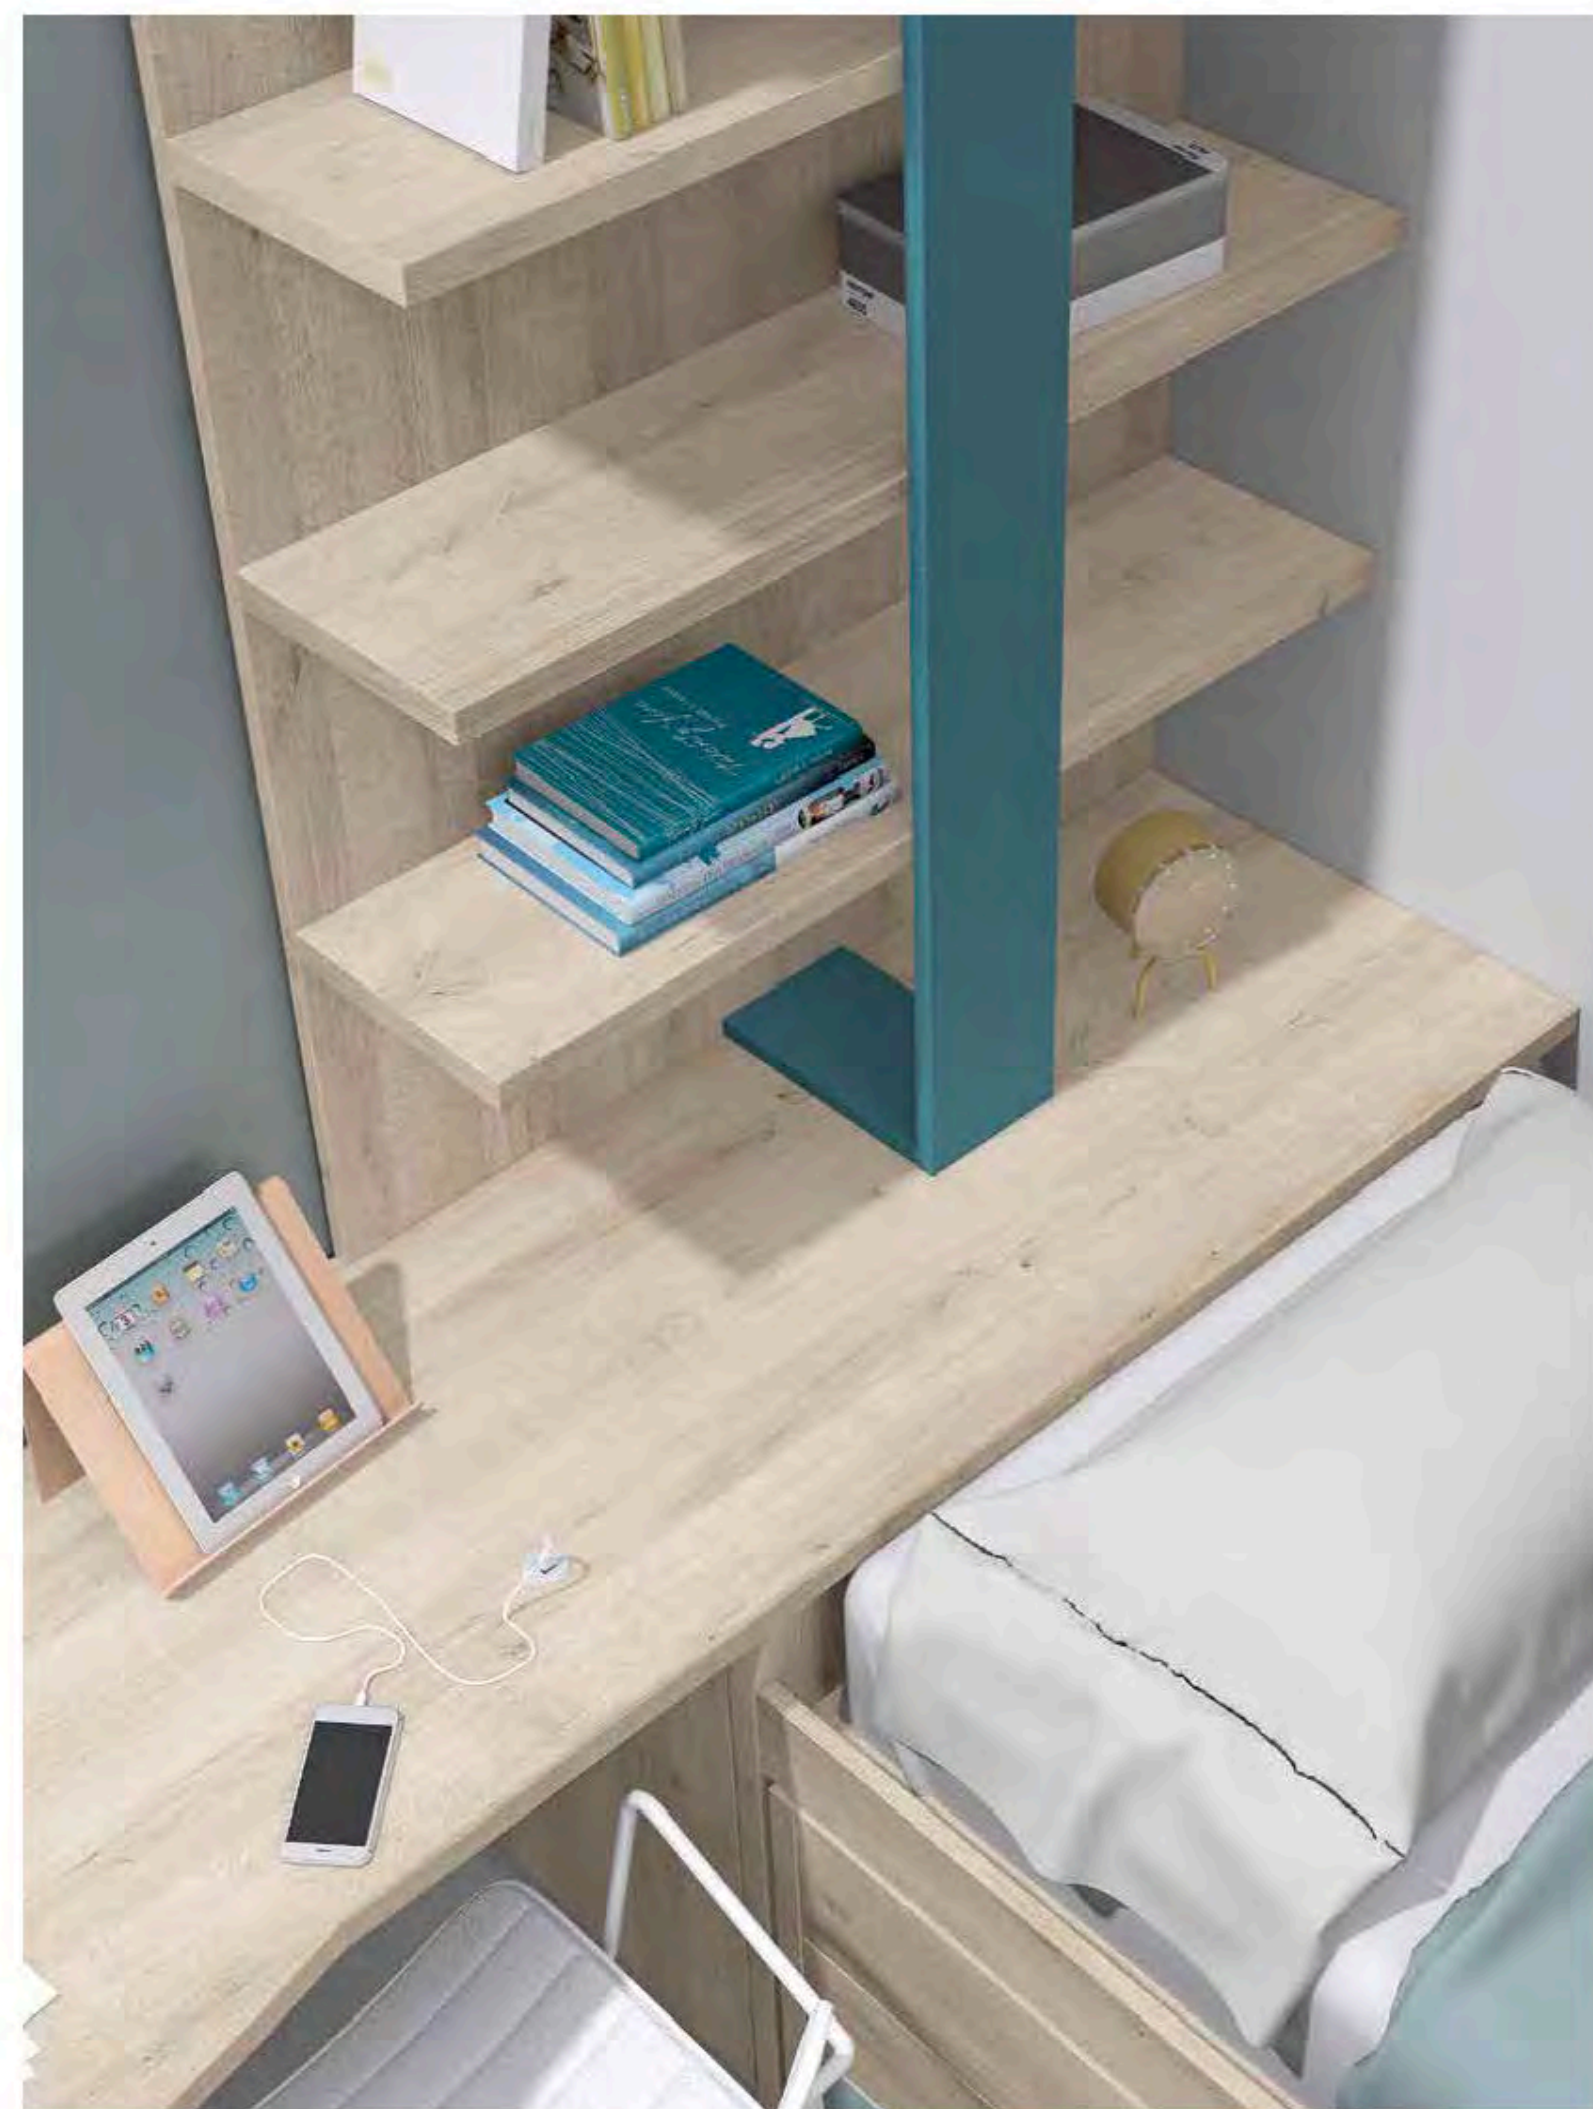

The built-in USB escritorio con, shelving with an attractive design, and the Cabinet with integrated gap. New features to enhance your room.

Roble

Aqua

Menta

Lima

308 compacto

Compact Bed

Tirador Botón Handle