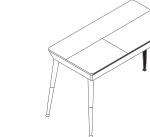

180
Cira

182
Elbir

185
Celine

186
Rudy

Irene

Irene. Mesa Rect. / Table Rect. / Rect. Table 160x90x76 cm
Dover. Silla / Chaise / Chair 44x56x85 cm

Mei

Mei. Mesa Rect. / Rect. Table / Rect. Table 160x90x75 cm
Vera. Sillón / Fauteuil / Armchair 61x66x82 cm