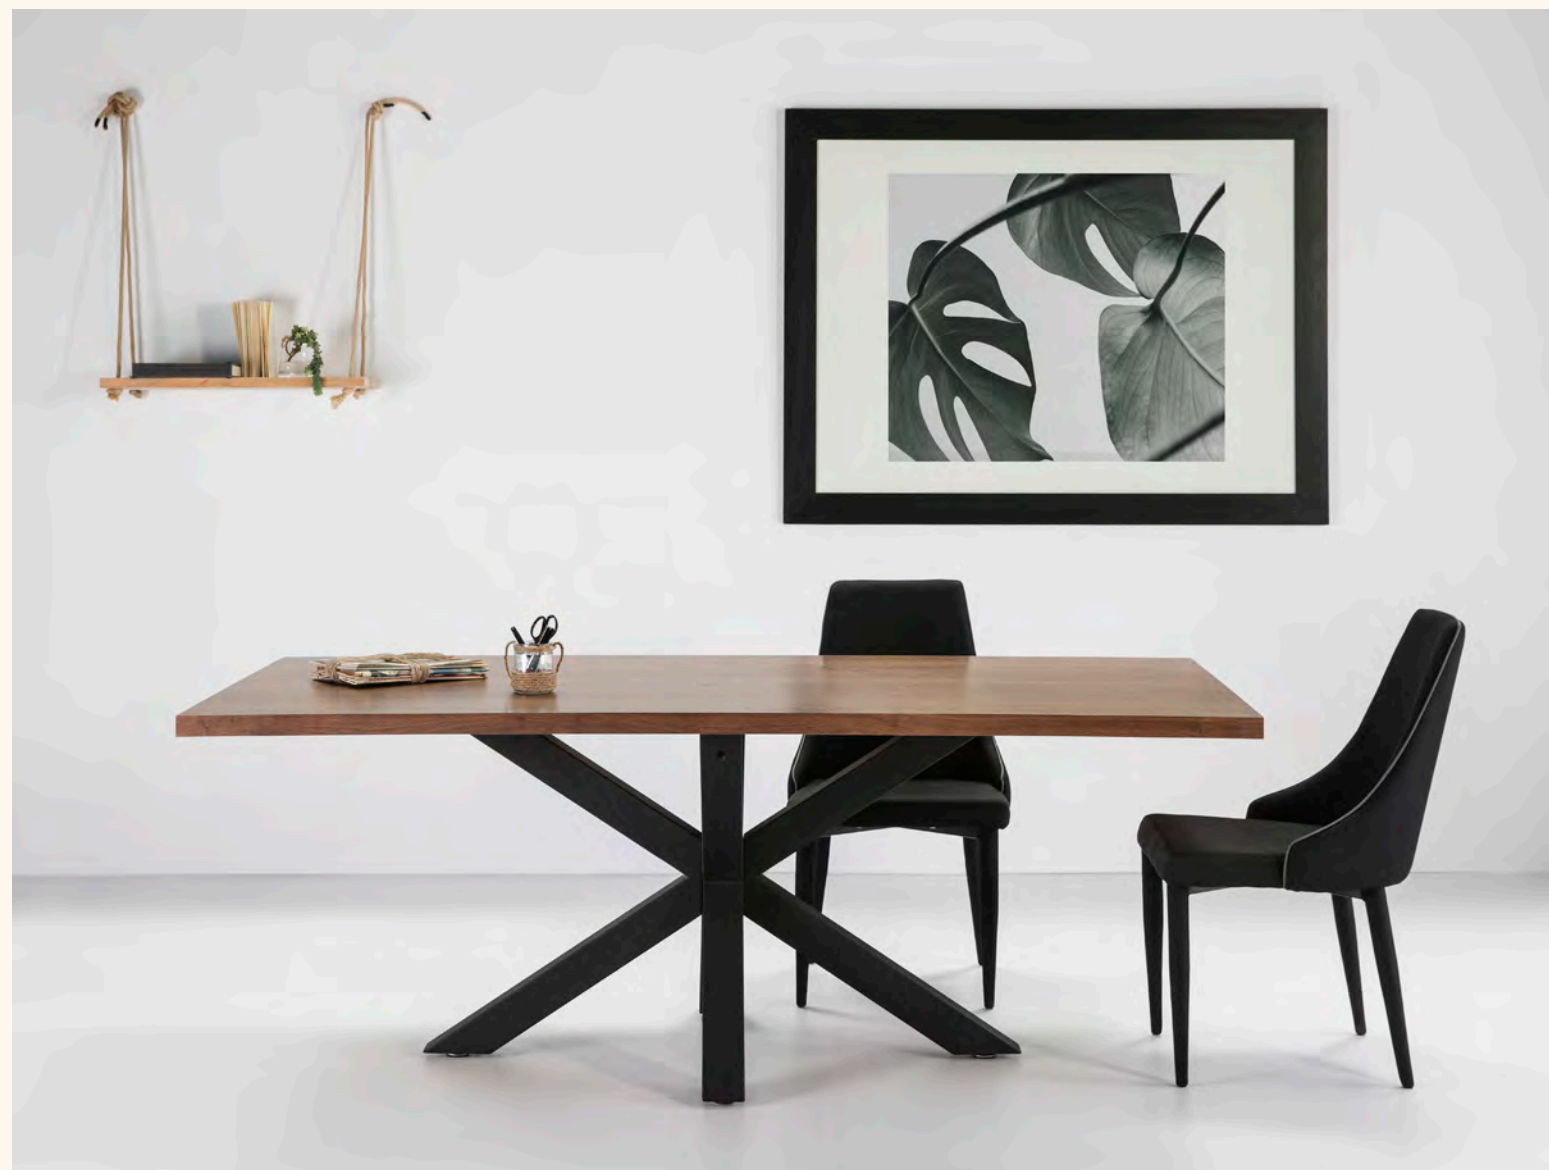

Ainoa

Ainoa. Mesa Rect. / Table Rect. / Rect. Table 200x100x76 cm
Patricia - 2. Silla / Chaise / Chair 48x60x91 cm