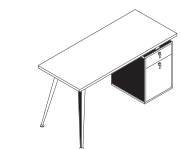

180
Cira

182
Elbir

185
Celine

186
Rudy

Irene

Irene. Mesa Rect. / Table Rect. / Rect. Table 160x90x76 cm
Dover. Silla / Chaise / Chair 44x56x85 cm

Mei

Mei. Mesa Rect. / Rect. Table / Rect. Table 160x90x75 cm
Vera. Sillón / Fauteuil / Armchair 61x66x82 cm