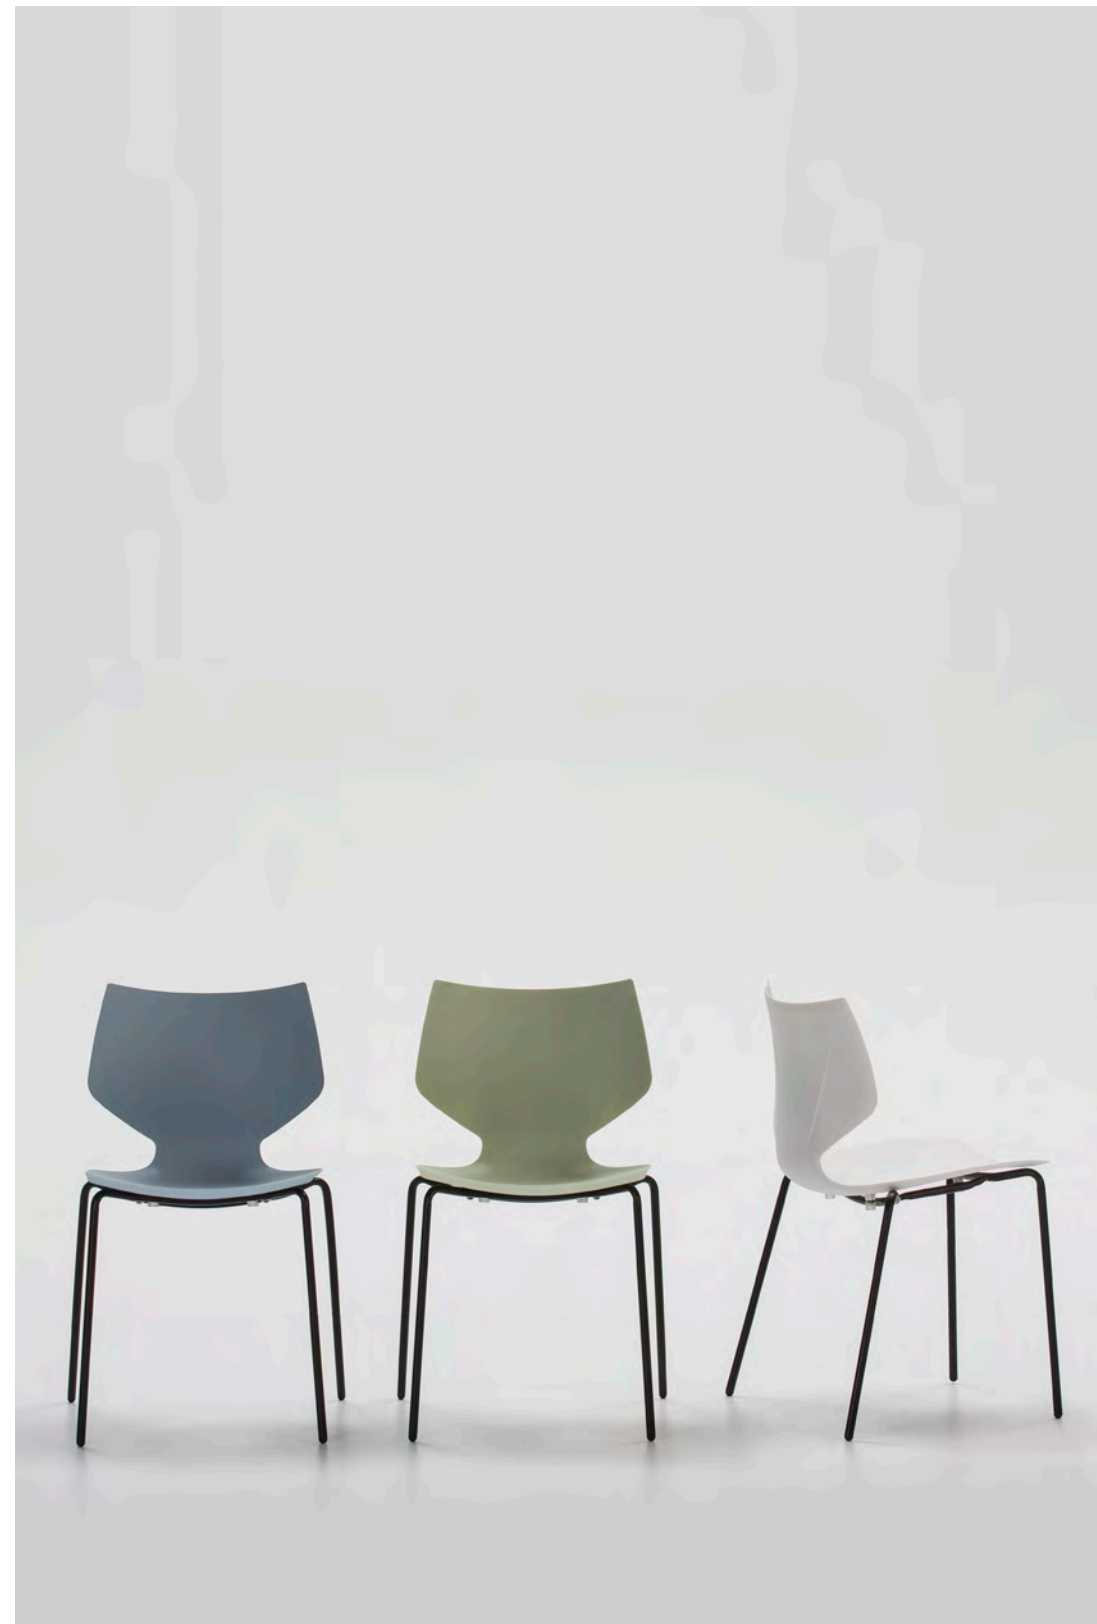

Irta

Irta (4P/C). Silla / Chaise / Chair 48x52x81 cm