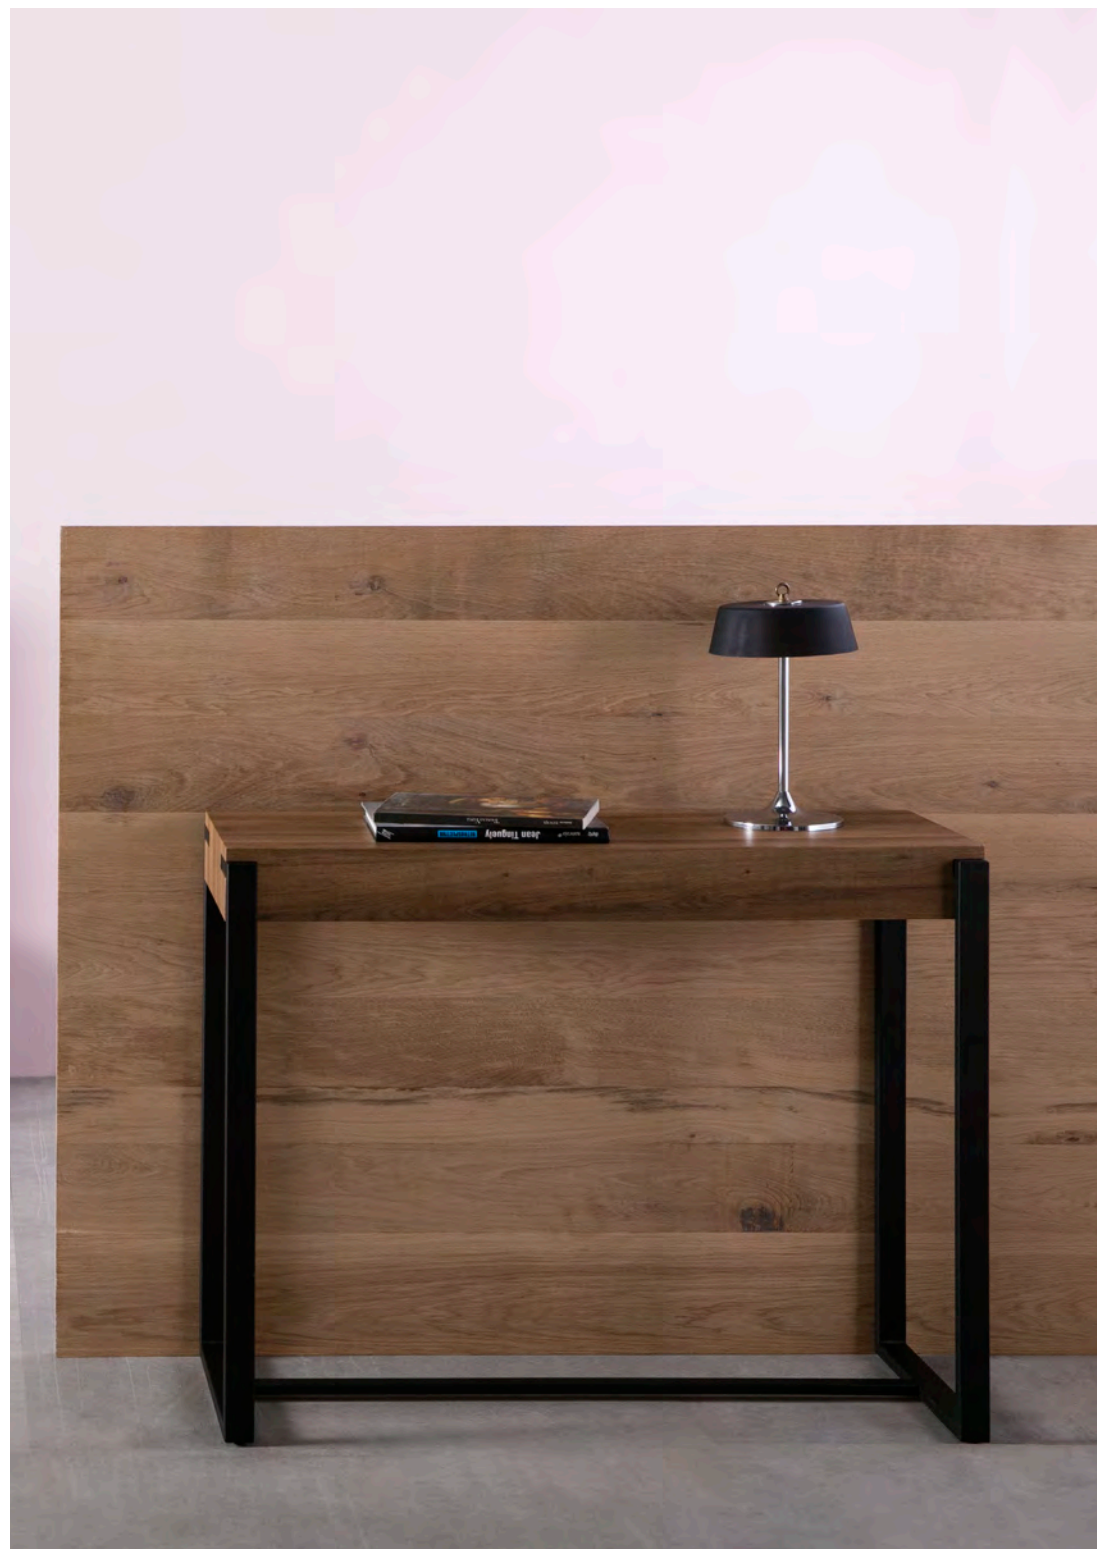

Melody

Melody. Consola / Console / Console 100x39x80 cm