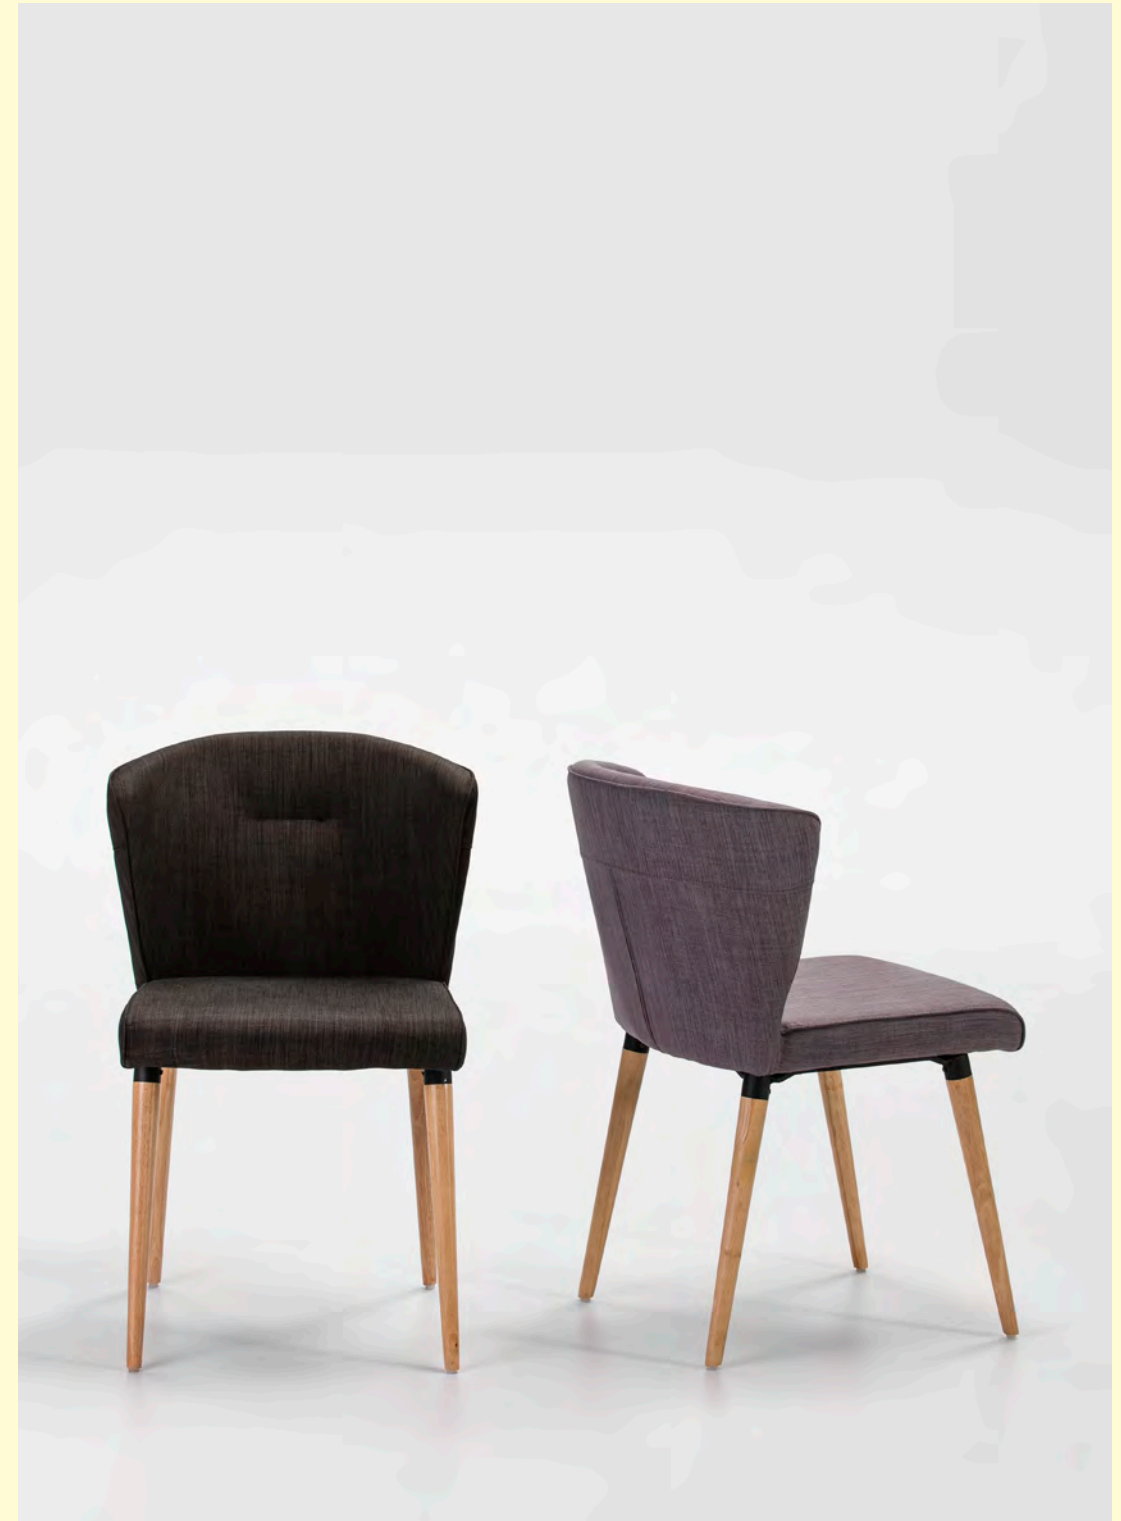

Heidi

Heidi (4P/C). Silla / Chaise / Chair 46x60x81 cm