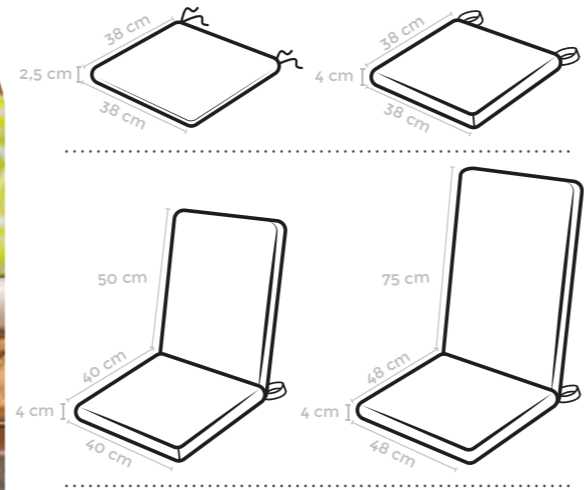

Cojines funcionales

Fabricados en poliéster hidrorrepelente de alta calidad. Varios formatos disponibles tanto en cojines solo para asiento, como con respaldo y para tumbona. Presentaciones orientadas al punto de venta.