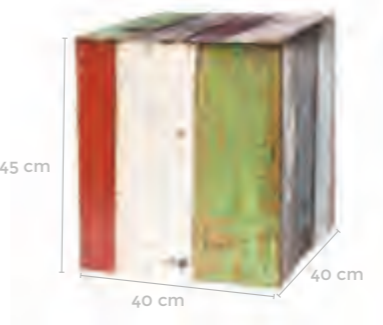

Calypso

Ref: 83980
Cubo mesa/taburete