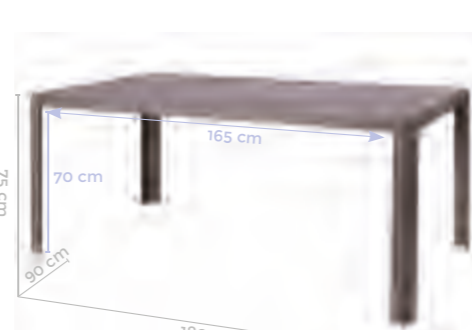

Ref: 82486
Mesa redonda kate madera shorea natural

Ref: 82998
Silla apilable aluminio

Ref: 82997
tumbona aluminio

Ref: 82996
Mesa rectangular aluminio

Ref: 82995
Mesa cuadrada aluminio

Ref: 82884
Silla carla aluminio champán