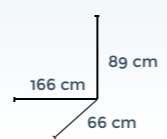

Ref: 82403

Funda banco

6 unds/caja