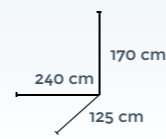

Ref: 82409

Funda balancín

6 unds/caja