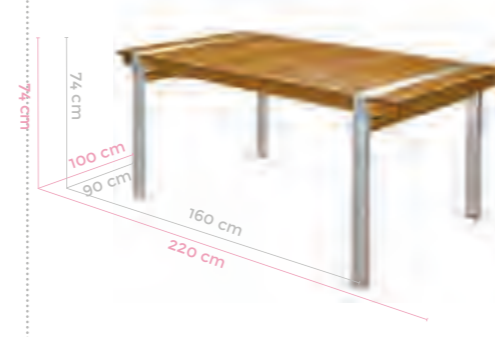

Ref: 82414 6-8 comensales
Ref: 82415 8-10 comensales
Mesa norah madera / acero inoxidable