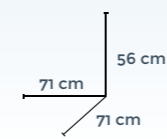

Ref: 82407

Funda Barbacoa redonda

6 unds/caja