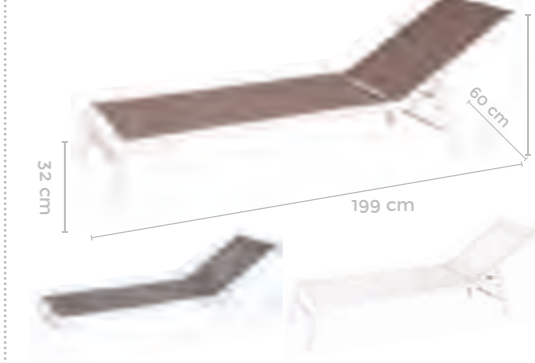

Ref: 82437 Gris
Ref: 82438 Topo **Ref: 82965** Blanco
Tumbona thais aluminio blanco-gris