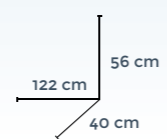

Ref: 82402

Bolsa porta cojines

6 unds/caja