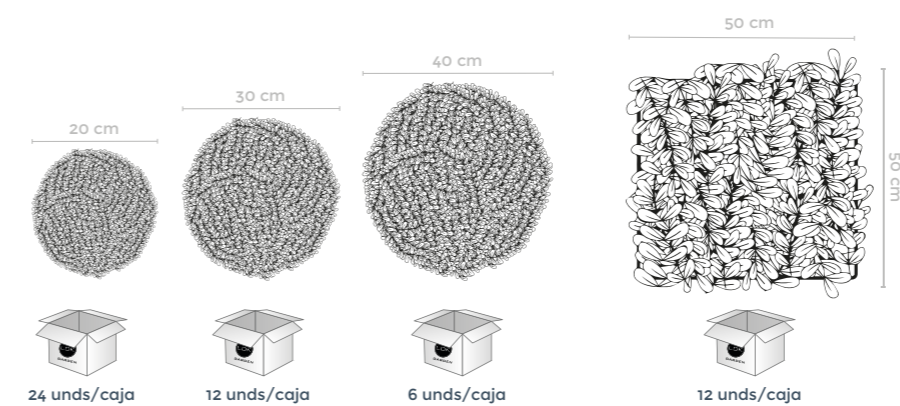

Ref: 82881 100 x 200 cm.

Ref: 82882 100 x 200 cm.

Ref: 82873
Ø 20 cm,

Ref: 82874
Ø 30 cm,

Ref: 82875
Ø 40 cm,

Ref: 82878
50 x 50 cm,

Ref: 82867
Ø 20 cm,

Ref: 82868
Ø 30 cm,

Ref: 82869
Ø 40 cm,

Ref: 82876
50 x 50 cm,

Ref: 82870
Ø 20 cm,

Ref: 82871
Ø 30 cm,

Ref: 82872
Ø 40 cm,

Ref: 82877
50 x 50 cm,

Ref: 82982
Ø 20 cm,

Ref: 82983
Ø 30 cm,

Ref: 82984
Ø 40 cm,

Ref: 82880 50 x 50 cm.

Ref: 82879 50 x 50 cm.

Elementos decorativos que revitalizan cualquier espacio, fabricados en materiales plásticos vírgenes que en condiciones normales superan los 5 años en perfectas condiciones estéticas y manteniendo sus propiedades.