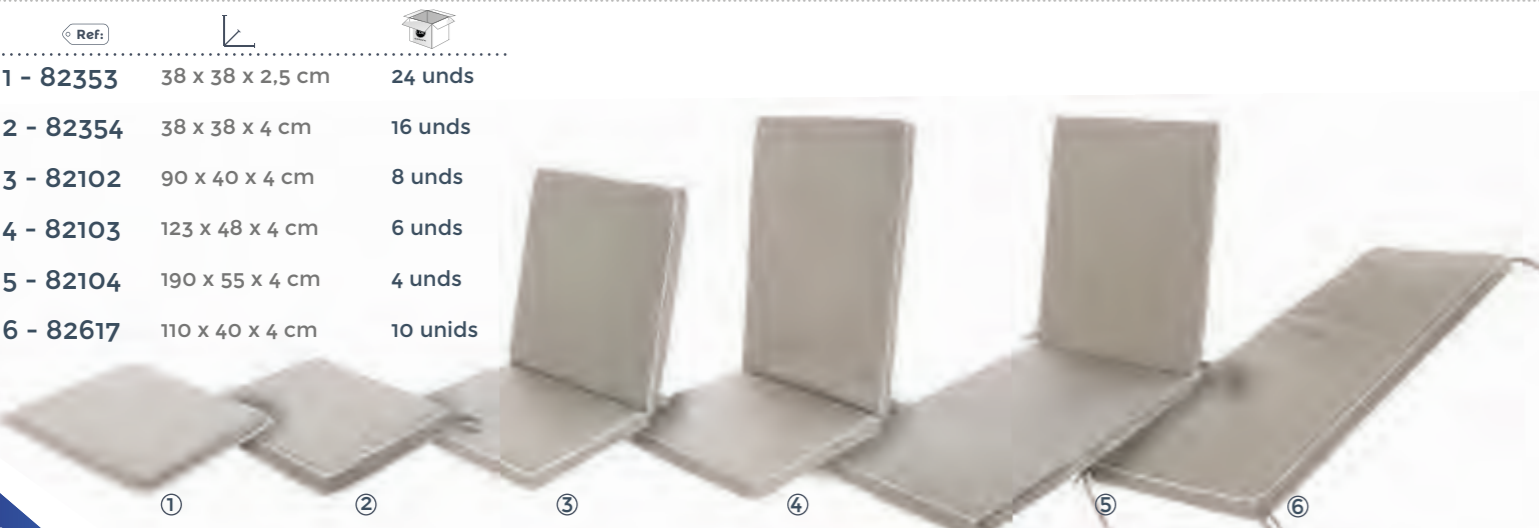

Ref.	Dimensions	Quantity
1 - 82353	38 x 38 x 2,5 cm	24 unds
2 - 82354	38 x 38 x 4 cm	16 unds
3 - 82102	90 x 40 x 4 cm	8 unds
4 - 82103	123 x 48 x 4 cm	6 unds
5 - 82104	190 x 55 x 4 cm	4 unds
6 - 82617	110 x 40 x 4 cm	10 unds