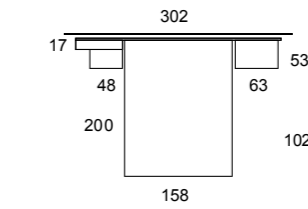

Espejo con perchero escamoteable
Mirror with retractable hanger.

11 Gaia Tax

11 / SABLE / MOKA CHIC - TAX COBRE - cabecero GAIA TAX
bañera TIPO "P" - mesita TAX - sinfonier TAX - galán espejo estantes

12 Gaia Tax