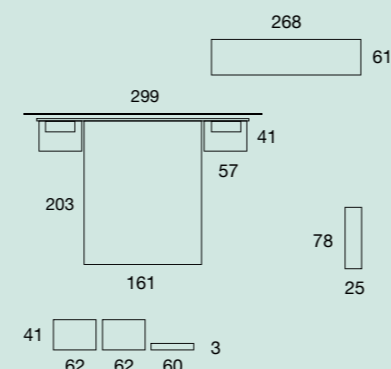

13 / BLANCO NORDIC / blanco chic / tapizado polipiel blanco - cabecero REGIO
TAPIZADO - caja cristal panel - bañera tipo "P" - mesita INO - sinfonier INO
marco espejo rectangular - módulo zapatero - armario 3P. correderas ZAG

13 Regio

360°

DESCUBRE LA VISIÓN COMPLETA 3D Y PERSONALIZA COMO NUNCA TU ESPACIO

DISCOVER THE NEW 3D COMPLETE VIEW AND CUSTOMIZE YOUR SPACE LIKE NEVER BEFORE.

Por primera vez puedes disfrutar y vivir en primera persona la sensación real de convivir con un ambiente en 3d con una vista completa de 360°. Entra en la web y activa con tu movil el código QR y disfruta de una experiencia interesante. Visión completa es la que te ofrece la nueva colección Creta Top, donde podrás personalizar todos los elementos de tu dormitorio como iluminación, accesorios... etc.

For the first time you can enjoy and experience in first person the real feeling of living in a 3D space with a complete 360° view. Go to the web site and activate the QR code with your mobile phone to enjoy an interesting experience. The new catalogue Creta Top offers a complete view where you can customize all the components of your bedroom such as lighting, accessories... etc.